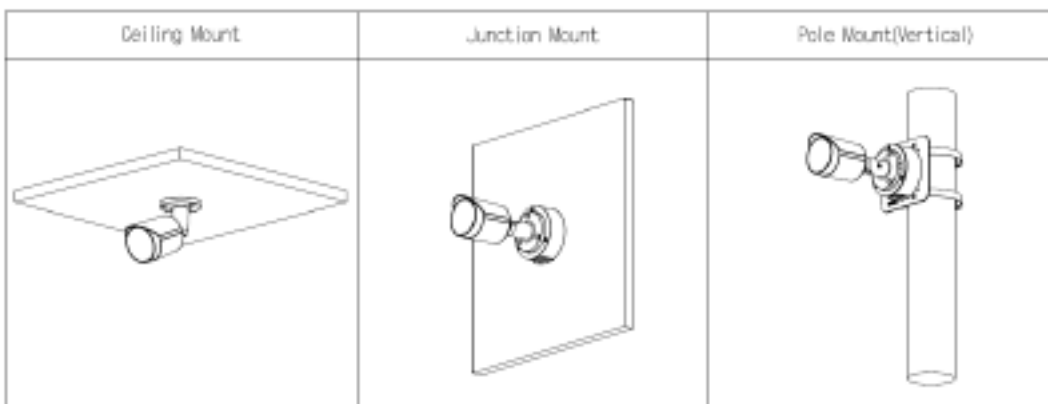

*Design and specifications are subjects to change without notice.