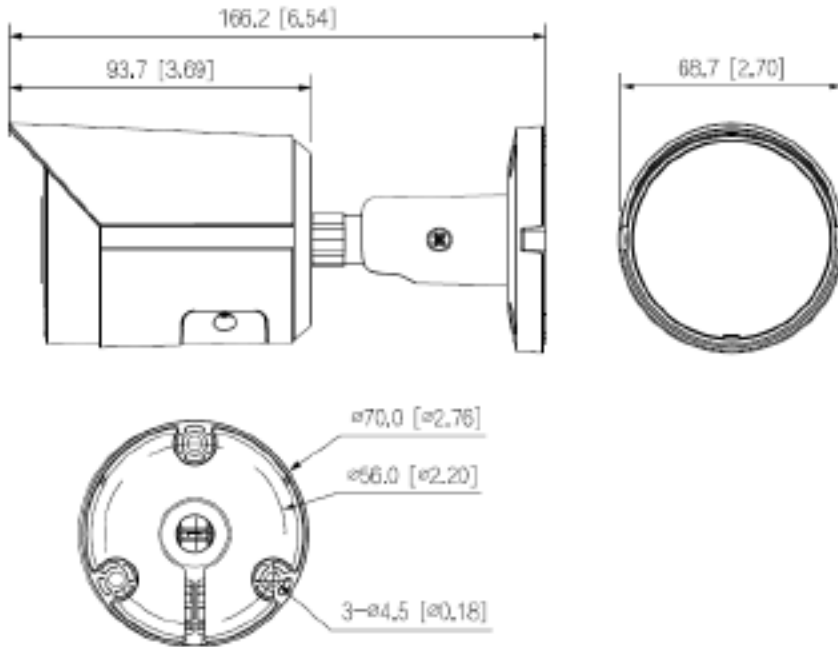

INSBO4KIRF

8MP IR Fixed-focal Bullet Network Camera

Product Specifications